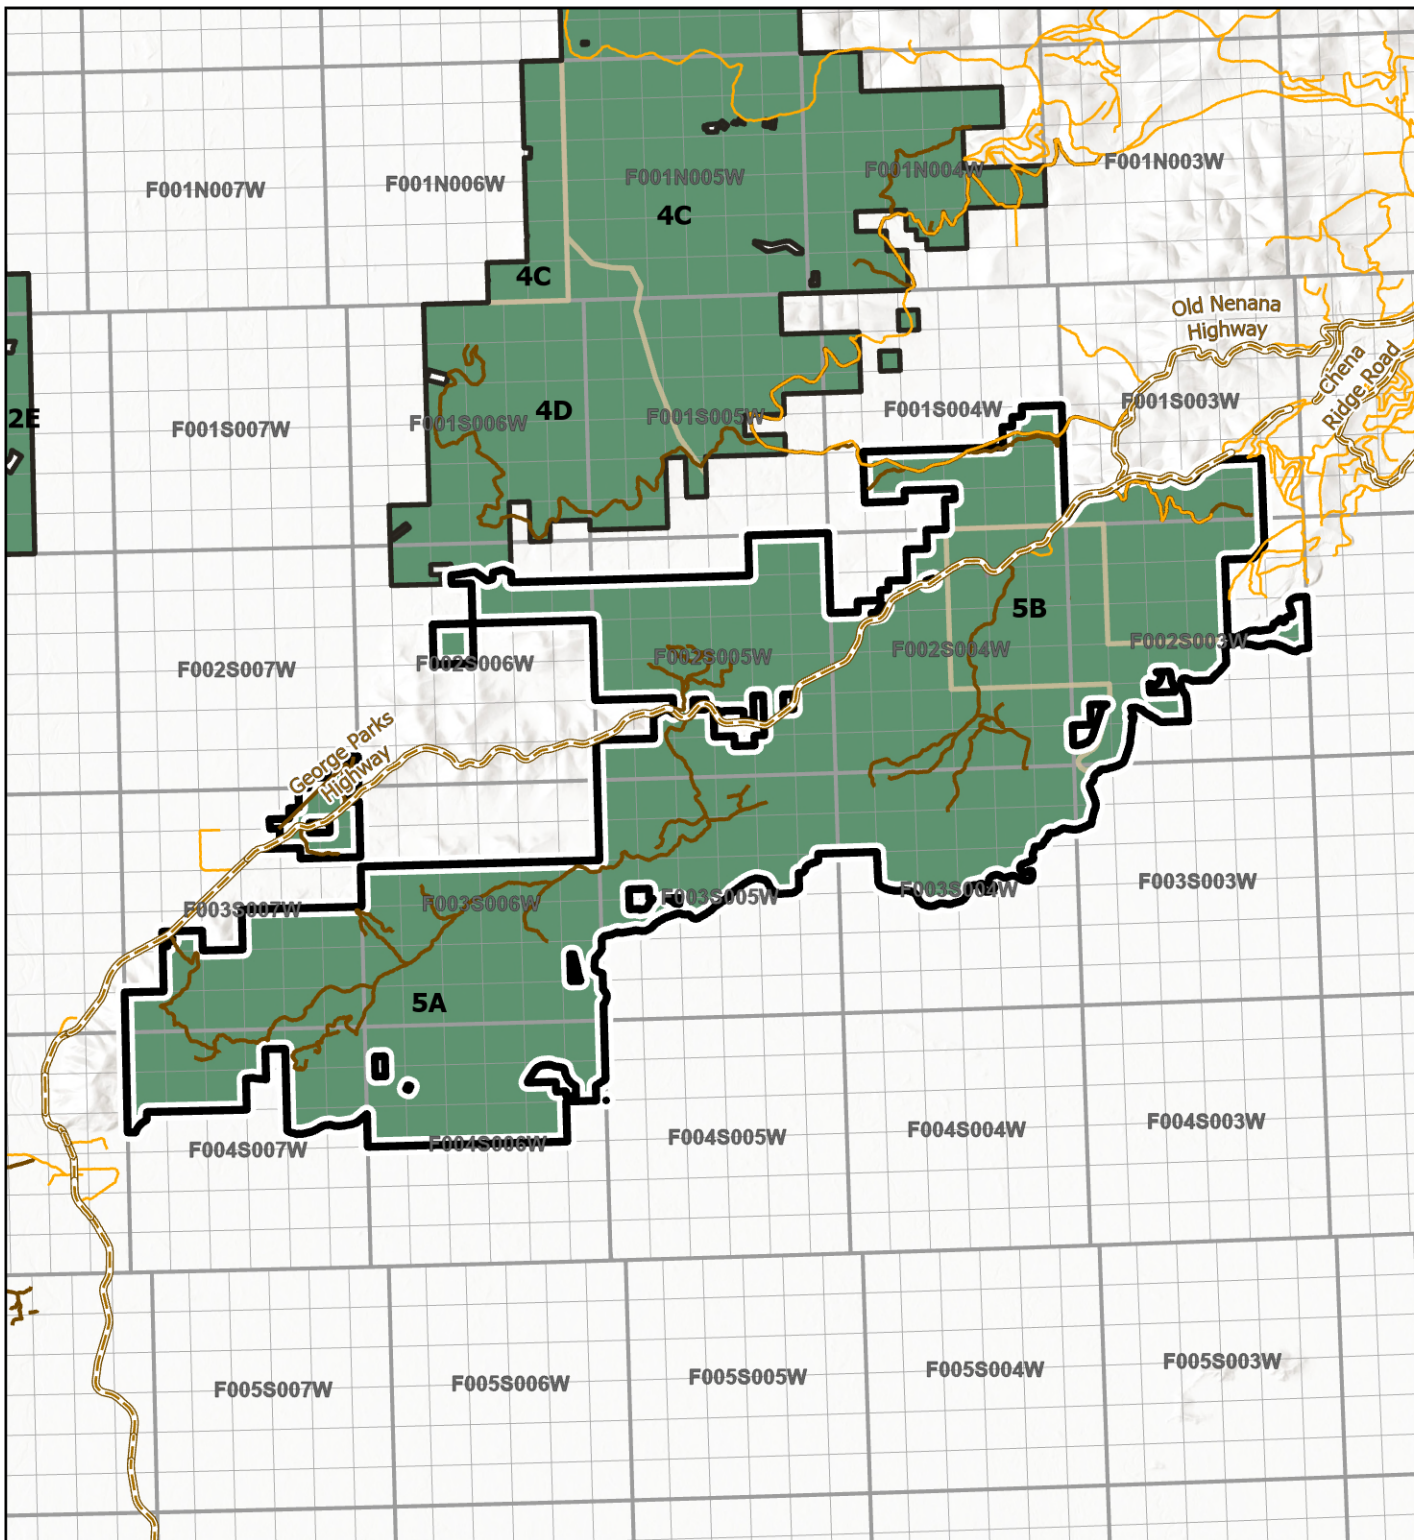

# Land Designations within TVSF

### State Forest Boundary

- Highlighted Management Unit
- TVSF Management Units
- TVSF Management SubUnits

### TVSF Land Classifications

- Forest Land
- Forest/Material Land
- Forest/Public Recreation Land

### Roads

- Highway
- Active Forestry Roads
- DOT Roads